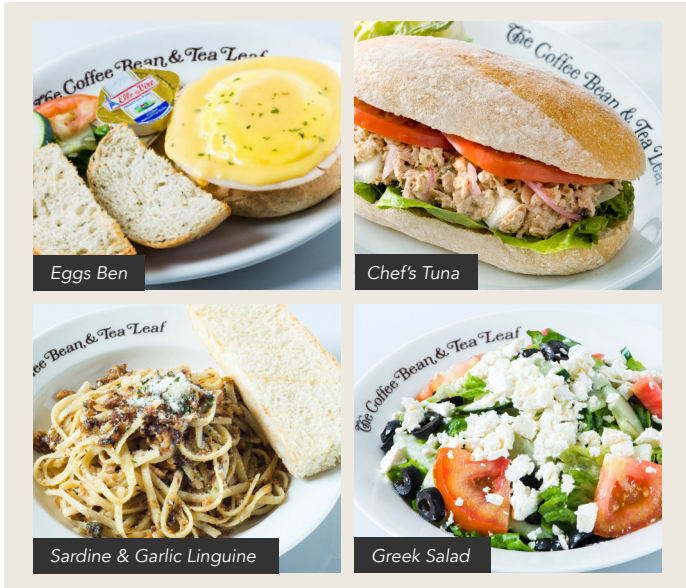

BREAKFAST SETS

All sets are served with Today's Brew - FREE 8oz. coffee or tea with a serving of side salad. Coffee can be refilled once, from store opening to 11:00am.

Brek O' Day 🍴	265
<i>Your choice of panini bread or bagel, Your choice of chicken sausage or chicken ham, scrambled eggs, butter and jam</i>	
Tasty Toast Treat	155
<i>Panini bread, butter and jam</i>	
Bagel (with Cream Cheese)	165
Blueberry Bagel (with Cream Cheese)	185
Food for Thought	185
<i>Panini bread, butter, jam and coddled eggs</i>	
Corned Beef with Pandesal NEW!	265
Eggs Ben 🍴	295
<i>Rosemary focaccia bread topped with cheese, chicken ham, poached egg and our hollandaise sauce</i>	
Salmon Scramble 🍴	295
<i>Rosemary focaccia bread topped with scrambled eggs, salmon, cheese and our special dressing</i>	
Salmon & Cream Cheese Bagel	295
<i>Freshly sliced salmon with cream cheese and onion vinaigrette on our freshly baked bagel</i>	

- Add P40 to upgrade your free coffee (LRG)
- Add P50 to upgrade your coffee to a Hot Vanilla, Hot Double Chocolate or Café Latte (SML)
- Add P55 to upgrade your coffee to a single Cappuccino (SGL).

GOOD EATS

GOURMET SANDWICHES

Your choice of three delicious freshly baked breads: panini, panini baguette or focaccia. All sandwiches are served with a small portion of side salad (except when to-go).

Pastrami NEW!	295
Grilled Chicken Pesto	235
Chef's Tuna 🍴	225
Grilled Chicken Caesar	245
Salami & Cream Cheese 🍴	295

PASTA

Hearty tomato and cream-based pasta selections made with only the freshest ingredients. Served with a slice of panini bread.

Linguine Bolognese NEW!	245
Tomato & Herb Linguine 🍴	195
Spicy Tuna Linguine	225
Sardine & Garlic Linguine 🍴	245
Lasagna	285
Roast Chicken & Mushroom Fusilli 🍴🍴	295

SALAD

Generous helpings of greens and fresh ingredients in a variety of dressings to choose from. A healthy and filling option.

Greek Salad 🍴	255
Chilled Spicy Chicken Pasta Salad 🍴	225
Chinese Chicken Salad	225
Coffee Bean's Classic Caesar Salad 🍴	
<i>add roast chicken</i>	+75

*Prices and offerings may vary per store.